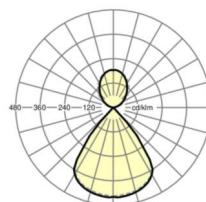

CHARACTERISTICS

Order number	60642036670
EAN number	4020863419968
Commodity code	94051190
Certification mark	IP 20, Protection class I, VDU 65°<100, F, Indoor, CE
Impact resistance (IK rating)	IK02
Ambient temperatur	ta 25°C
Special properties	Ready for IoT
Warranty period	5 years
State funding programs	BEG - Federal funding for efficient buildings (valid only for Germany)

ELECTRICAL ENGINEERING

Controller	Electronic driver DALI2 (1 pcs.)
System output	23W
Mains voltage	230V/50Hz
Circuit breakers (inrush current)	18 pieces/B10, 28 pieces/B16, 30 pieces/C10, 46 pieces/C16
Energy efficiency class/light source	C

LIGHTING TECHNOLOGY

Placement	LED, Colour rendering/Light colour CRI ≥ 80 / 3000K
Colour tolerance (MacAdam)	3SDCM
Photobiological safety (Luminaire)	RG1
Nominal luminous flux	3336lm
LED service life	50000h L80/B10 (Tq 25°C)
Luminaire luminous efficiency	143lm/W

MECHANICS

Housing colour	traffic white RAL 9016
Dimensions (LxWxDxH)	1131mm x 76mm x 69mm
Weight (net)	3kg
Cable entry KE (X/Y)	0mm/0mm
Type of installation	Wall mounting

Dimensions

L	1131 mm	Length
B	76 mm	Width
H	69 mm	Height
A1	1000 mm	Mounting distance single mounting
X	0 mm	Distance cable infeed to the center of the luminaire on the X-axis
Y	0 mm	Distance cable infeed to the center of the luminaire on the Y-axis

DEEP-LINK

<https://www.regiolux.de/en/article/60642036670>

Reference	LED 3300lm 830
ηLB	100 %
Φ ↓/↑	59 % / 41 %